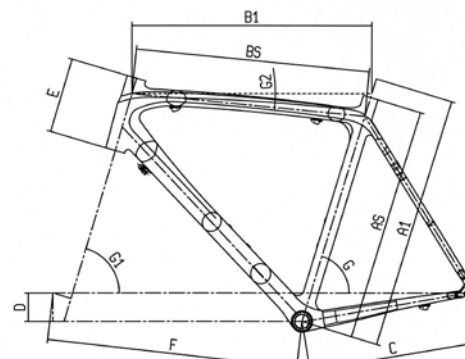

B4P - Carbon SEMPRE

MIS.SLP										
A1	AS	B1	BS	C	D	E	F	G	G1	G2
500	470	524	510	405	58	115	583	74.5°	71°	6°
530	500	535	521	406	68	130	585	74°	71.5°	6°
550	520	550	535	408	68	145	587	73.5°	72.5°	6°
570	540	560	546	408	68	160	593	73.5°	73°	5°
590	560	575	561	409	68	180	598	73°	73.5°	5°
610	580	585	570	410	68	200	603	72.5°	73.5°	5°