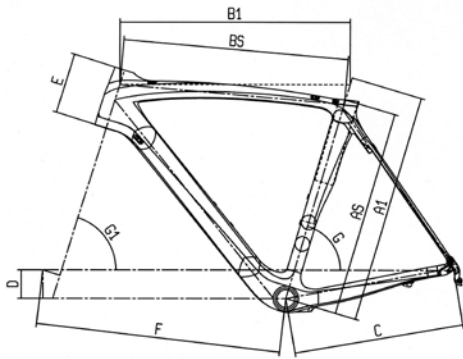

GEOMETRIES

2011 Road Geometries

HoC - Carbon OLTRE

MIS.SLP										
A1	AS	B1	BS	C	D	E	F	G	G1	G2
500	450	525	514	400	58	115	500	74.5°	71.5°	6°
530	475	535	523	406	68	130	581	74°	72°	6°
550	495	550	538	407	68	145	587	73.5°	72.5°	6°
570	515	560	549	407	68	160	593	73.5°	73°	5°
590	535	575	563	409	68	180	603	73°	73°	5°
610	555	585	572	411	68	200	603	72.5°	73.5°	5°