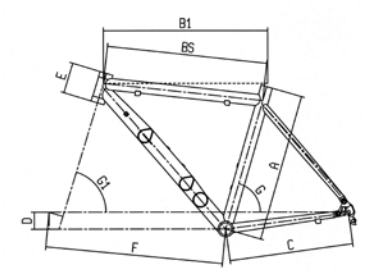

JUNIOR 24 Alu

MIS.								
A	B1	BS	C	D	E	F	G	G1
410	454	444	343	47	85	490	74°	73°