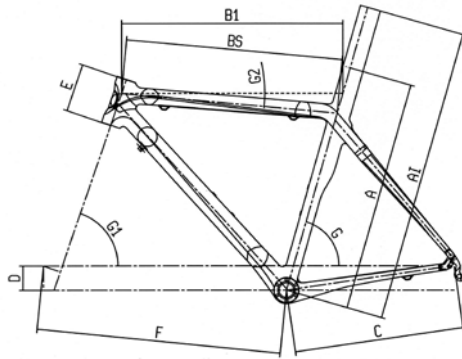

HoC - 928 Carbon SL IASP

MIS.SLP											
A	A1	B1	BS	C	D	E	F	G	G1	G2	G2
500	700	525	512	405	58	115	500	74.5°	71.5°	6°	6°
530	730	535	522	406	68	130	581	74°	72°	6°	6°
550	750	550	537	407	68	145	589	73.5°	72.5°	5.5°	5.5°
570	770	560	548	407	68	160	595	73.5°	73°	5°	5°
590	790	575	562	409	68	180	600	73°	73.5°	5°	5°
610	810	585	572	410	68	200	605	72.5°	73.5°	5°	5°